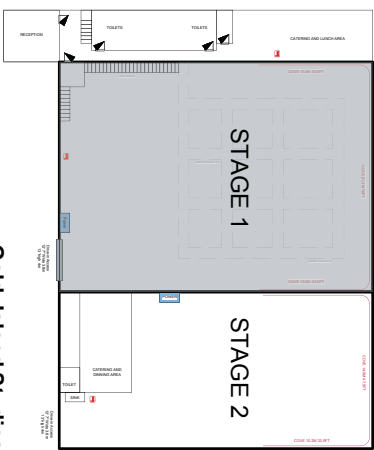

29m [95'-2"]

21m [69'-11"]

Drive-in Access
12' 7" Wide 3.8m
13' high 4m

Power

GRND ACCESS

ISLAND

S T U D I O S

STAGE ONE

- SIZE : 70ft x 90ft - 6650sq ft
- 21.3m x 29m - 617.7sq meter
- HEIGHT : 8.1m clear
- POWER : 3 X 400A
- COVE
- GANTRY
- DRIVE IN ACCESS
- HAIR AND MAKEUP
- PRODUCTION OFFICE
- DRESSING ROOMS
- DINING ROOM
- Drawn 21/07/2017