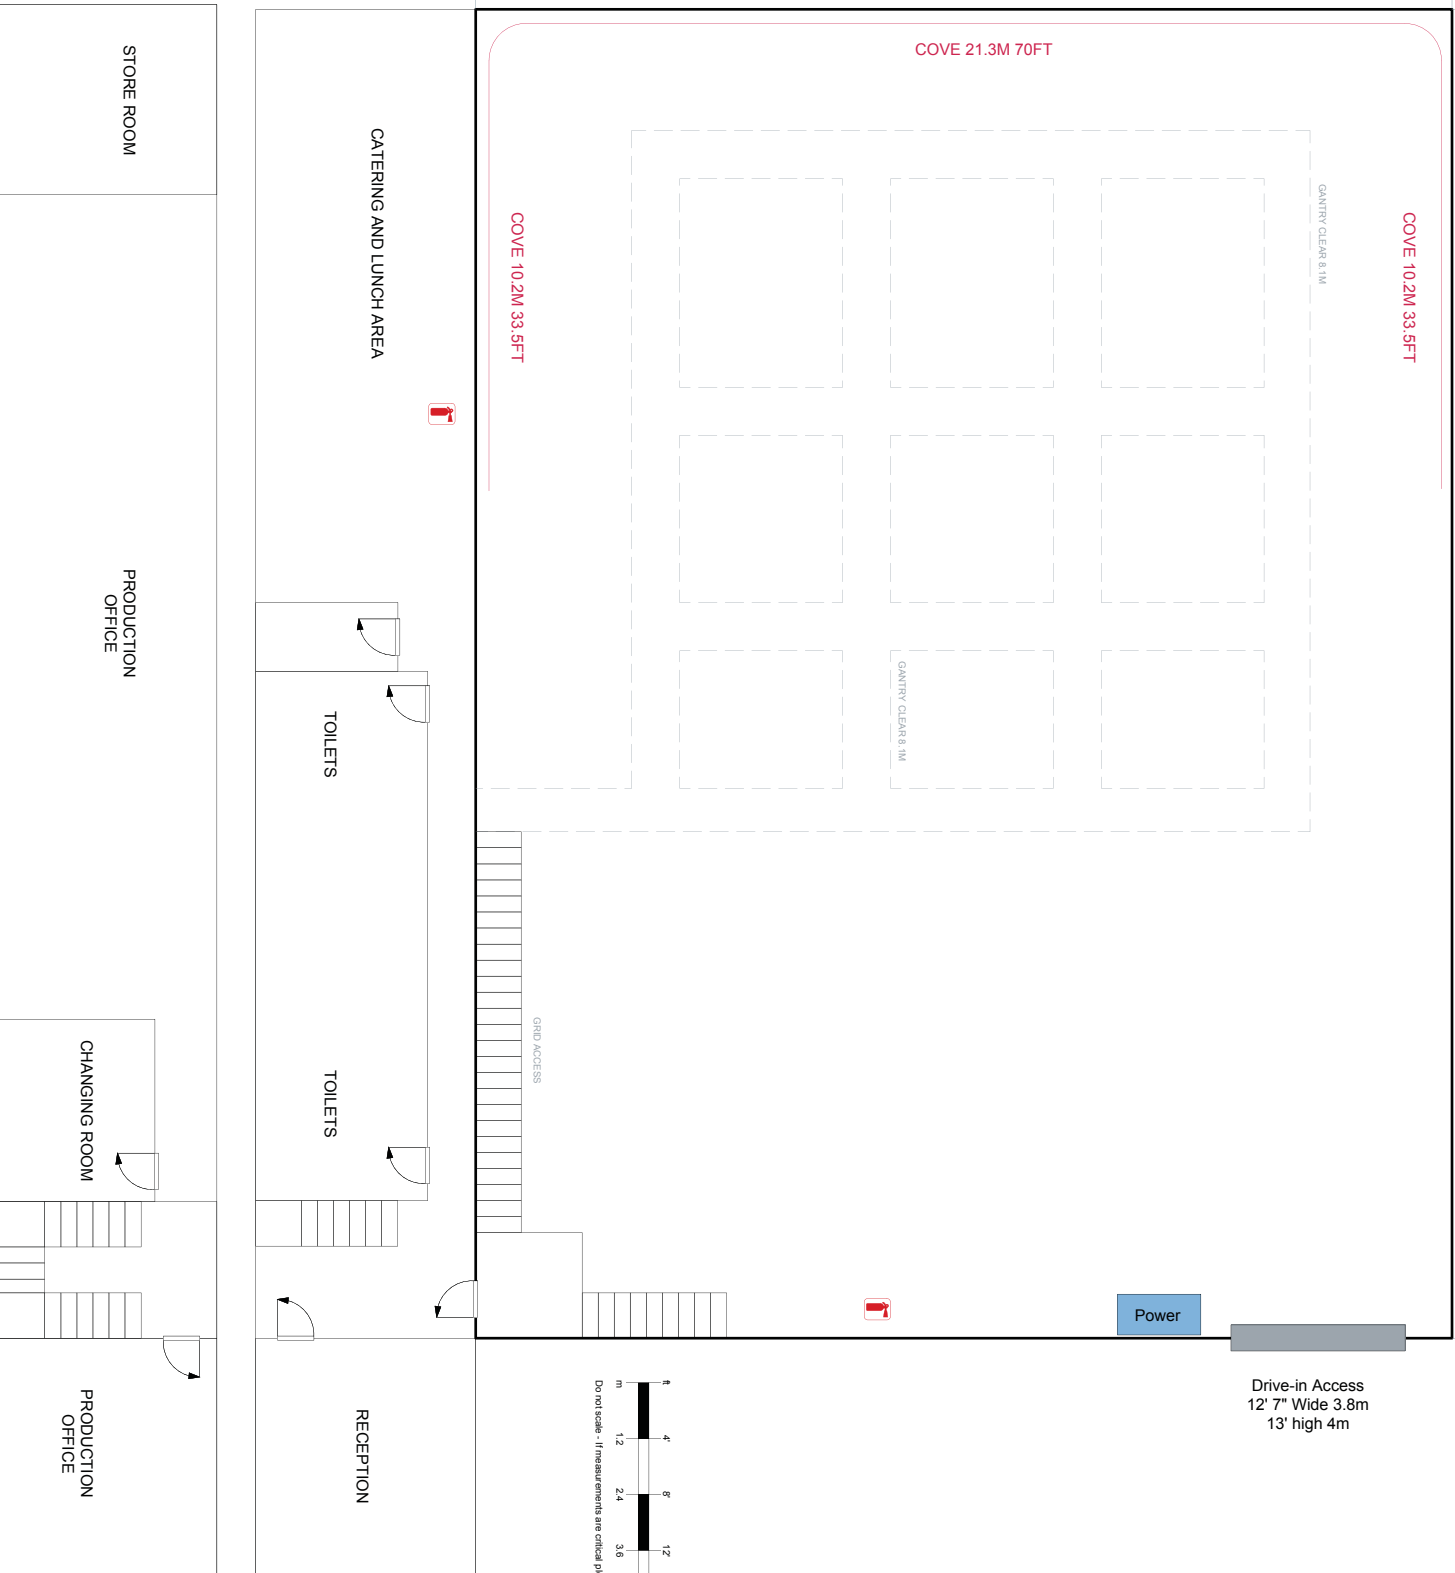

29m [95'-2"]

21m [69'-11"]

Drive-in Access
12' 7" Wide 3.8m
13' high 4m

Power

GRND ACCESS

ISLAND

S T U D I O S

STAGE ONE

- SIZE : 70ft x 90ft - 6650sq ft
- 21.3m x 29m - 617.7sq meter
- HEIGHT : 8.1m clear
- POWER : 3 X 400A
- COVE
- GANTRY
- DRIVE IN ACCESS
- HAIR AND MAKEUP
- PRODUCTION OFFICE
- DRESSING ROOMS
- DINING ROOM
- Drawn 21/07/2017