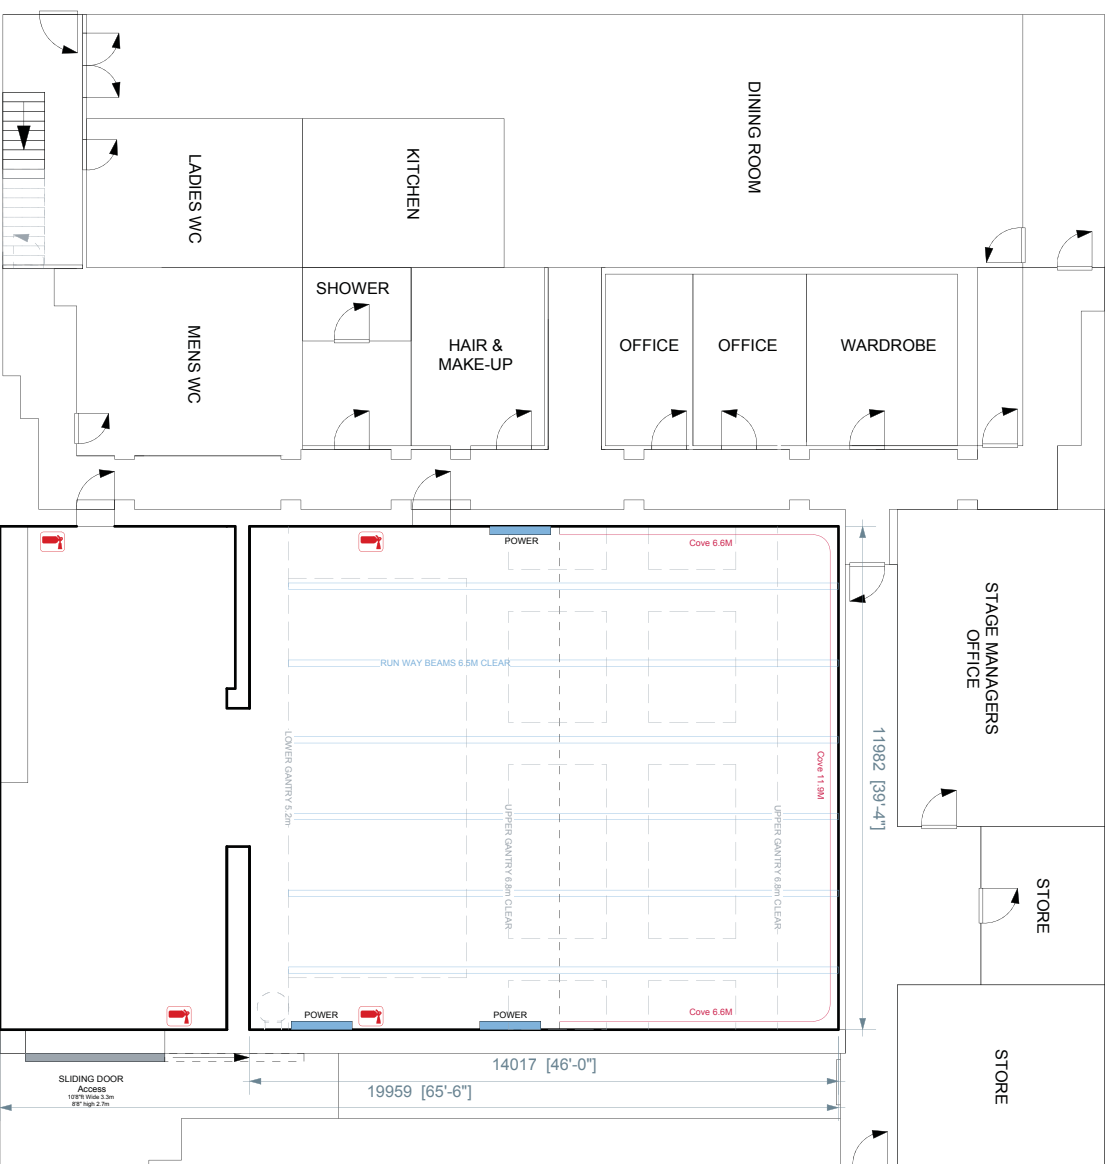

RED STAGE

SIZE : 46ft x 39ft - 1755sq ft

14m x 11.9m - 166m²

HEIGHT : 6.5m clear

POWER : 3 X 300A

COVE

GANTRY + RUNWAY BEAMS

DRIVE IN ACCESS

HAIR AND MAKEUP

PRODUCTION OFFICE

DRESSING ROOMS

DINING ROOM