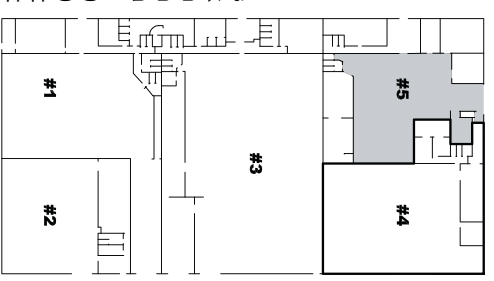

m 1 2 3 4 5
 Do not scale. If measurements are critical, please verify

ISLAND

S T U D I O S

STAGE 5

18M X 22m = 250m²

59ft x 72ft = 2624ft²

HEIGHT: 6m TO GRID

COVE

DRIVE-IN ACCESS

HAIR AND MAKE-UP

DRESSING ROOM

DINING ROOM

MALE AND FEMALE TOILETS

POWER: 3 PHASE 63A

Cape Island Studios
 Unit 1, Sanlam Business Park
 Koeberly Road, Milnerton
 7441, Cape Town
 South Africa
 T: (+27) 21 529 4200
 F: (+27) 21 529 4210
 E: info@islandstudios.net
 www.islandstudios.net