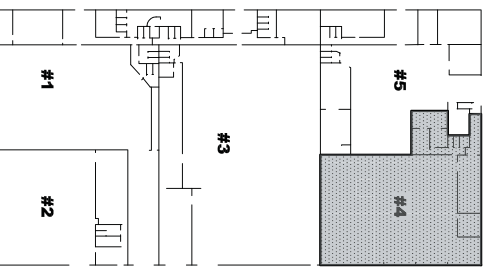

Do not scale. If measurements are critical, please verify

ISLAND

STUDIOS

STAGE 4

18M X 23m = 414m²

59ft x 75ft = 4425ft²

HEIGHT: 6m TO GRID

COVE

DRIVE-IN ACCESS

HAIR AND MAKE-UP

DESSING ROOM

DINING ROOM

MALE AND FEMALE TOILETS

POWER: 3 PHASE 250A

Cape Island Studios
 Unit 1, Sanlam Business Park
 Koeberry Road, Milnerton
 7441, Cape Town
 South Africa