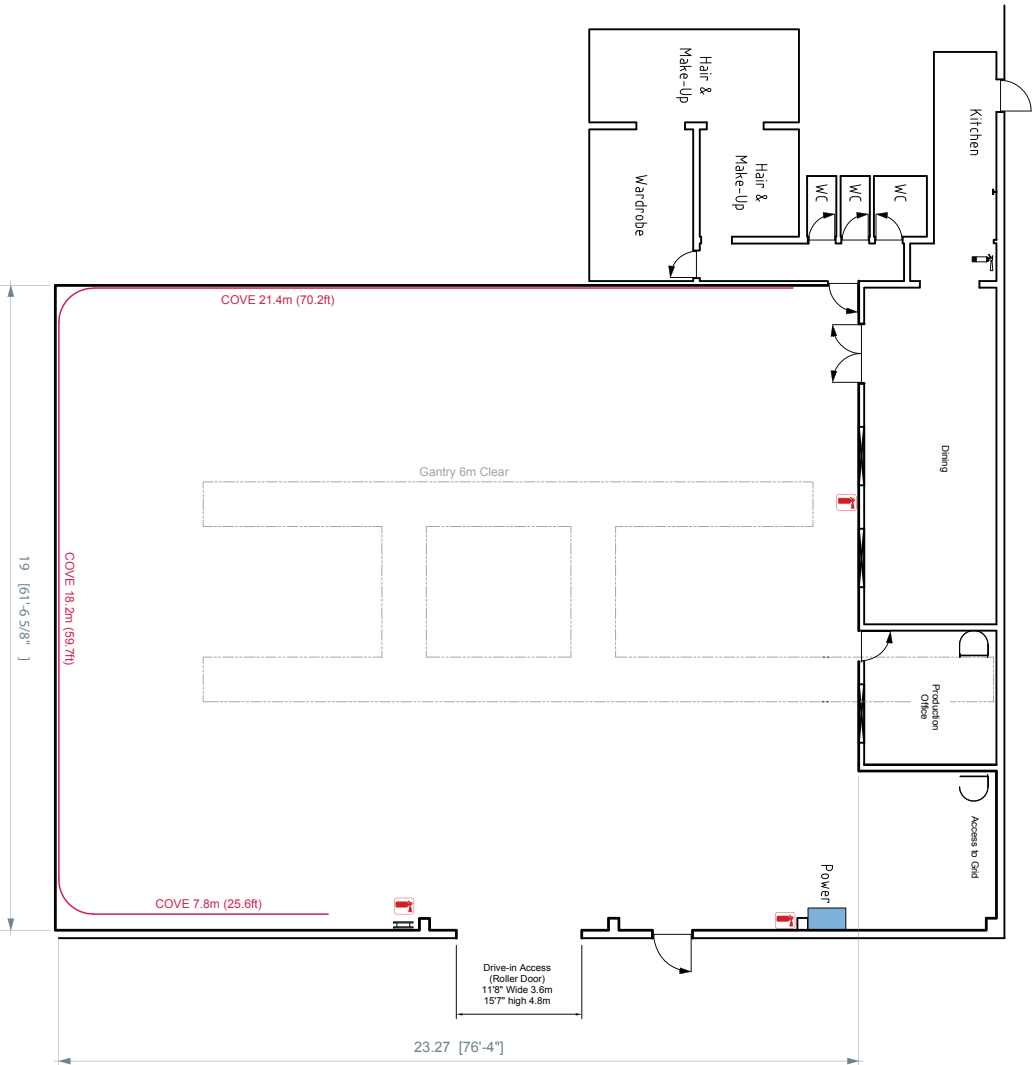

Do not scale. If measurements are critical, please verify

ISLAND

STUDIOS

STAGE 4

18M X 23m = 414m²

59ft x 75ft = 4425ft²

HEIGHT: 6m TO GRID

COVE

DRIVE-IN ACCESS

HAIR AND MAKE-UP

DESSING ROOM

DINING ROOM

MALE AND FEMALE TOILETS

POWER: 3 PHASE 250A

Cape Island Studios
 Unit 1, Sanlam Business Park
 Koeberry Road, Milnerton
 7441, Cape Town
 South Africa