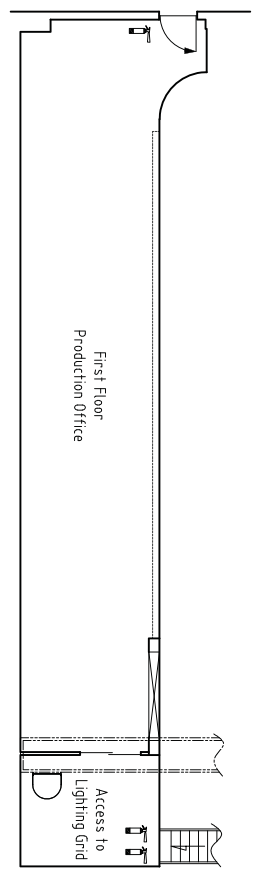

Do not scale. If measurements are critical, please verify

38 [124'-6 5/8"]

23 [76'-2 1/8"]

ISLAND STUDIOS

STAGE 3

36m x 23.5m = 846m²

118ft x 77ft = 9086ft²

HEIGHT: 6m TO GRID

COVE

DRIVE-IN ACCESS

HAIR AND MAKE-UP

DRESSING ROOM

DINING ROOM

MALE AND FEMALE TOILETS

POWER: 3 PHASE 150A (63/phase)

Cape Island Studios
 Unit 1, Sanlam Business Park
 Koebery Road, Milnerton
 7441, Cape Town
 South Africa