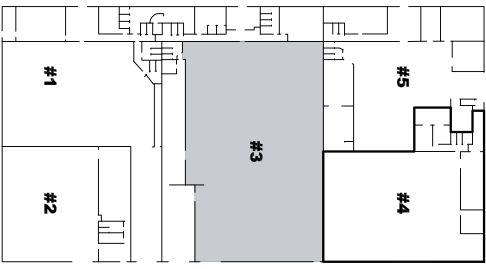

Do not scale. If measurements are critical, please verify

38 [124'-6 5/8"]

23 [76'-2 1/8"]

ISLAND STUDIOS

STAGE 3

36m x 23.5m = 846m²

118ft x 77ft = 9086ft²

HEIGHT: 6m TO GRID

COVE

DRIVE-IN ACCESS

HAIR AND MAKE-UP

DRESSING ROOM

DINING ROOM

MALE AND FEMALE TOILETS

POWER: 3 PHASE 150A (63/phase)

Cape Island Studios
 Unit 1, Sanlam Business Park
 Koebery Road, Milnerton
 7441, Cape Town
 South Africa