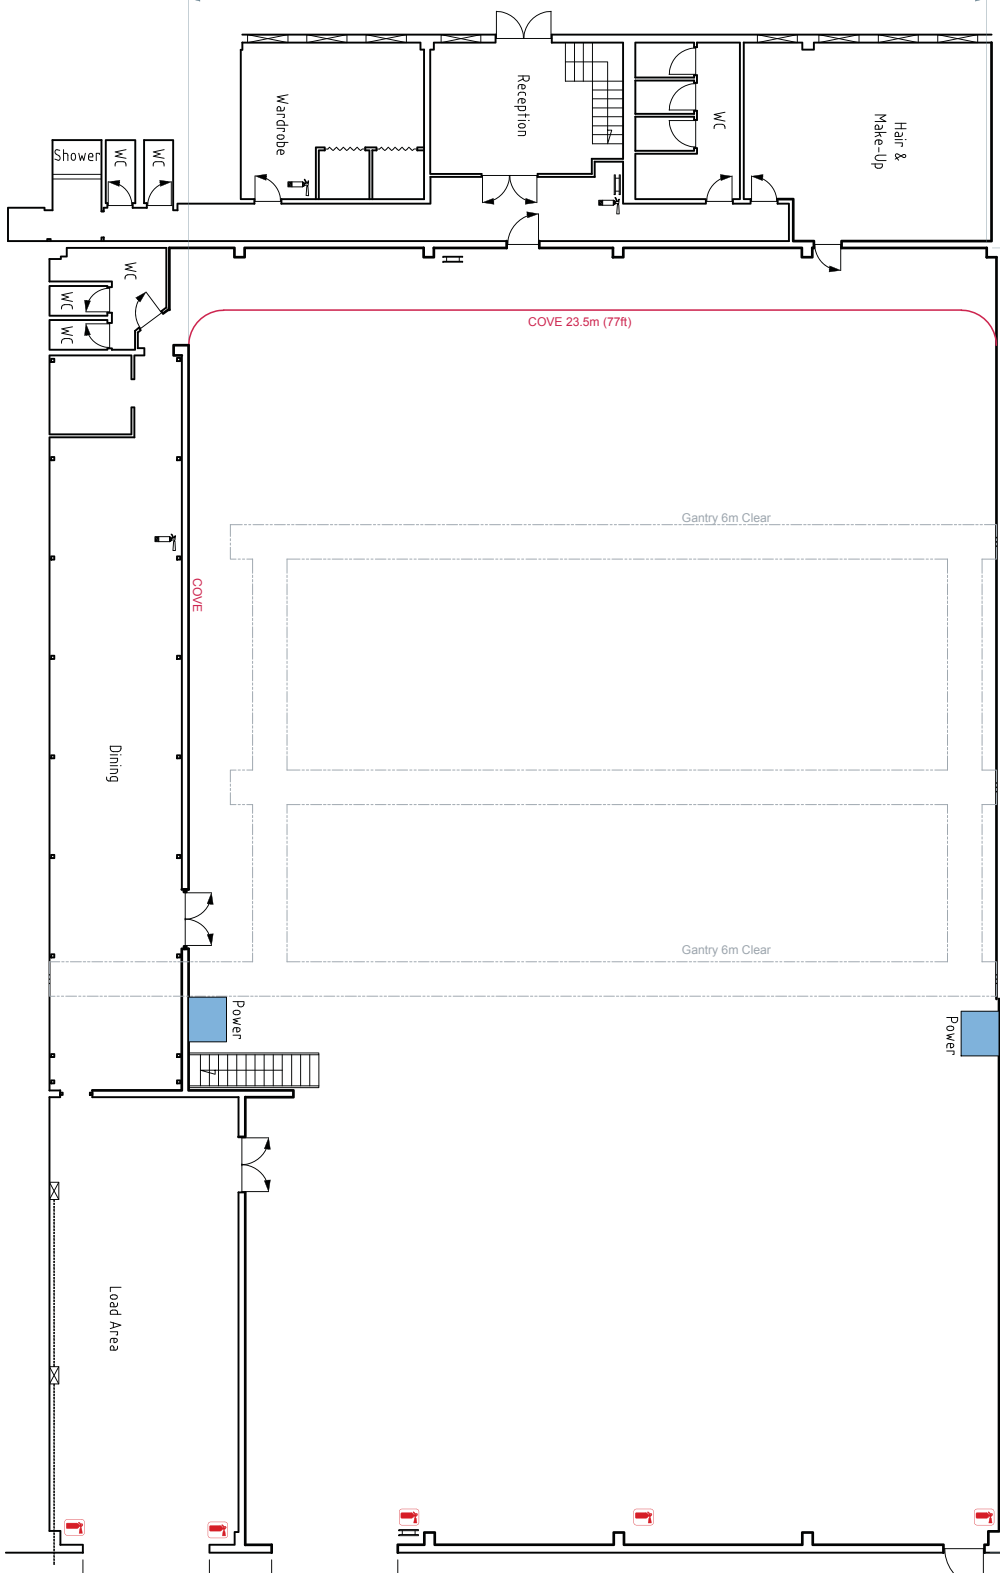

Do not scale. If measurements are critical, please verify

38 [124'-6 5/8"]

23 [76'-2 1/8"]

ISLAND STUDIOS

STAGE 3

36m x 23.5m = 846m²

118ft x 77ft = 9086ft²

HEIGHT: 6m TO GRID

COVE

DRIVE-IN ACCESS

HAIR AND MAKE-UP

DRESSING ROOM

DINING ROOM

MALE AND FEMALE TOILETS

POWER: 3 PHASE 150A (63/phase)

Cape Island Studios
 Unit 1, Sanlam Business Park
 Koebery Road, Milnerton
 7441, Cape Town
 South Africa