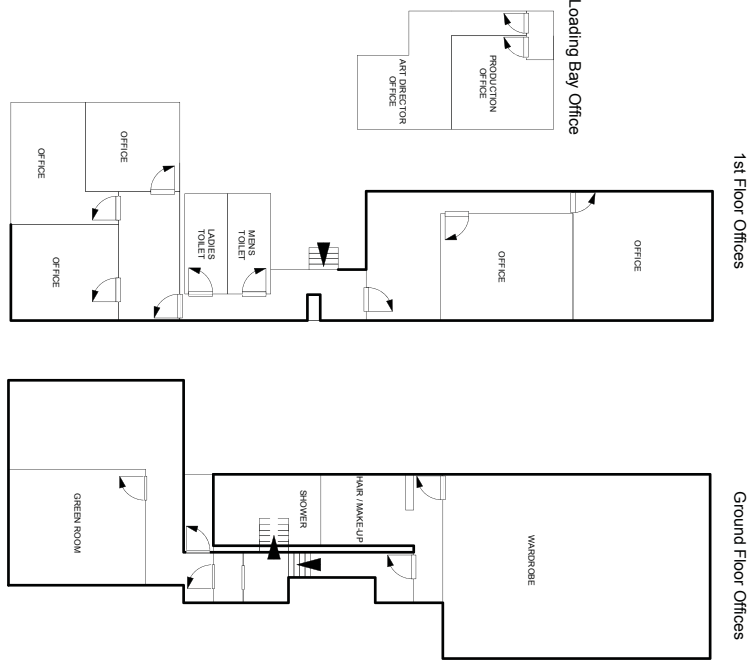

ISLAND

S T U D I O S

STAGE 6

- SIZE : 92ft x 56ft - 5152sq ft
- 28.2m x 17.3m - 487sq meter
- HEIGHT : 9.4m clear
- POWER : 3 X 400A
- COVE
- SCAFF LIGHTING RIG
- DRIVE IN ACCESS
- HAIR AND MAKEUP
- PRODUCTION OFFICE
- DRESSING ROOMS
- DINING ROOM

Drawn 21/07/2017

Black Island Studios
Alliance Road
London W3 0RA

Tel: (+44) 0208 956 5600
Fax: (+44) 0208 956 5604
Email: info@islandstudios.net
www.islandstudios.net

ALLIANCE ROAD