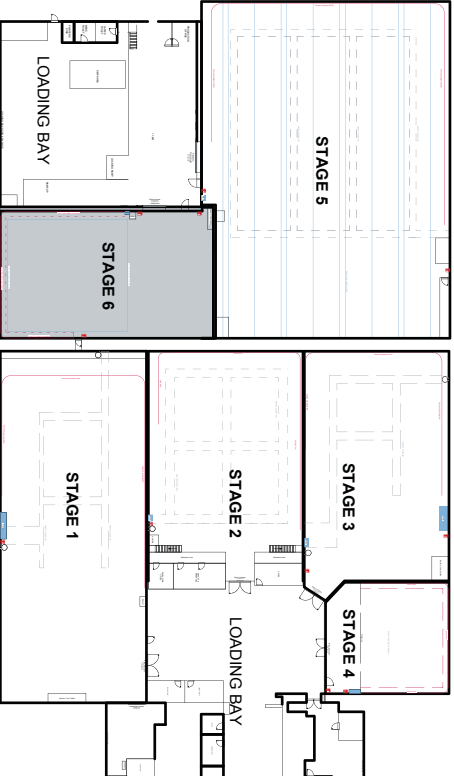

ISLAND

S T U D I O S

STAGE 6

- SIZE : 92ft x 56ft - 5152sq ft
- 28.2m x 17.3m - 487sq meter
- HEIGHT : 9.4m clear
- POWER : 3 X 400A
- COVE
- SCAFF LIGHTING RIG
- DRIVE IN ACCESS
- HAIR AND MAKEUP
- PRODUCTION OFFICE
- DRESSING ROOMS
- DINING ROOM

Drawn 21/07/2017

Black Island Studios
Alliance Road
London W3 0RA

Tel: (+44) 0208 956 5600
Fax: (+44) 0208 956 5604
Email: info@islandstudios.net
www.islandstudios.net