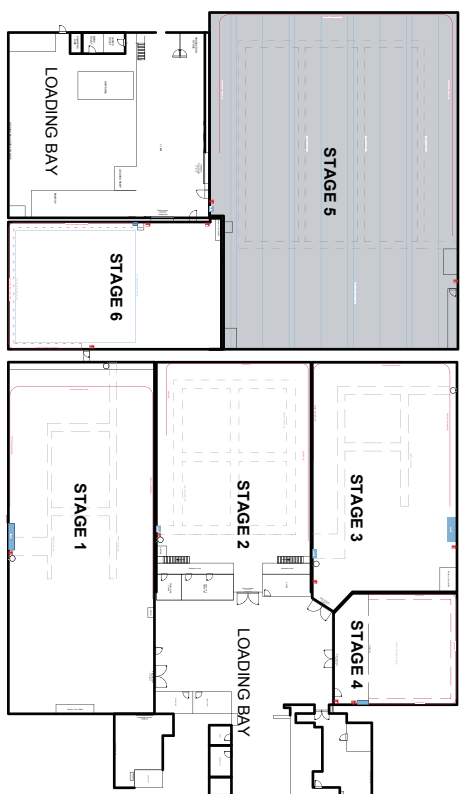

ISLAND STUDIOS

STAGE 5

- SIZE : 146ft x 108ft - 15768sq ft
- 44.5m x 33m - 1468sq meter
- HEIGHT : 9m clear
- POWER : 3 X 400A
- CANVAS CYCLOPAMA
- GANTRY / RUN-WAY BEAMS
- DRIVE IN ACCESS
- HAIR AND MAKEUP
- PRODUCTION OFFICE
- DRESSING ROOMS
- DINING ROOM

Drawn 21/07/2017

Black Island Studios
Alliance Road
London W3 0RA
Tel: (+44) 0208 956 5600
Fax: (+44) 0208 956 5604
Email: info@islandstudios.net
www.islandstudios.net