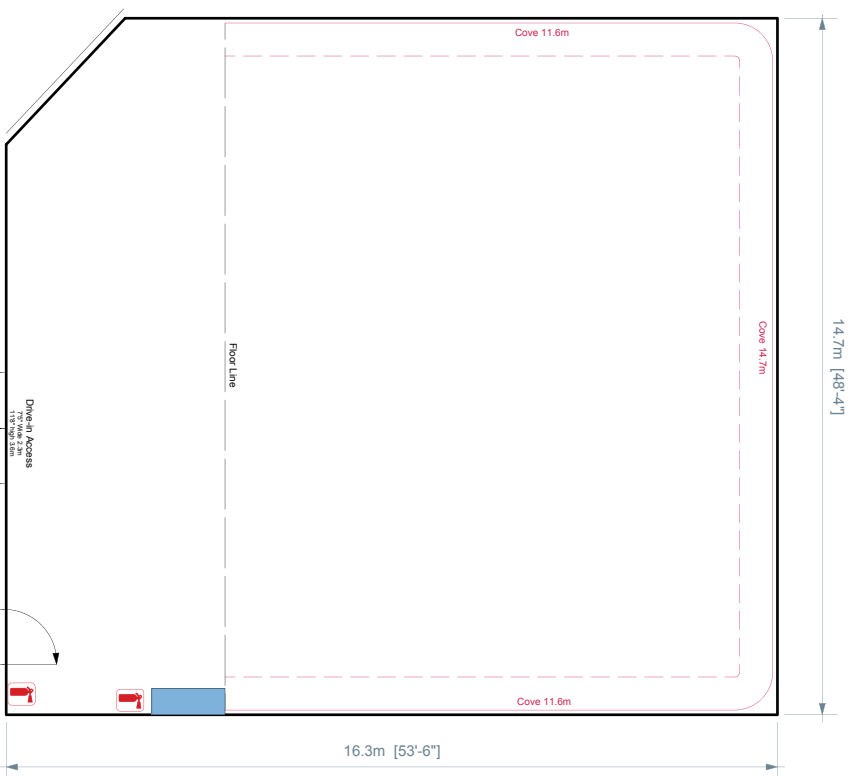

STAGE 4

SIZE : 48ft x 53ft - 2544sq ft

14.7m x 16.3m - 239sq meter

HEIGHT : 6.3m clear

POWER : 3 X 400A

COVE

GREEN SCREEN

SCAFF LIGHTING RIG

DRIVE IN ACCESS

HAIR AND MAKEUP

PRODUCTION OFFICE

DRESSING ROOMS

DINING ROOM

Drawn 21/07/2017

Black Island Studios
Alliance Road
London W3 0RA

Tel: (+44) 0208 956 5600
Fax: (+44) 0208 956 5604
Email: info@islandstudios.net
www.islandstudios.net