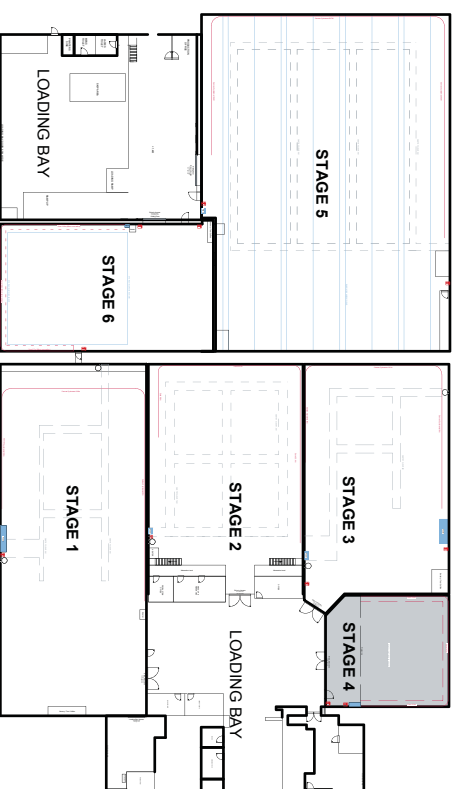

STAGE 4

SIZE : 48ft x 53ft - 2544sq ft

14.7m x 16.3m - 239sq meter

HEIGHT : 6.3m clear

POWER : 3 X 400A

COVE

GREEN SCREEN

SCAFF LIGHTING RIG

DRIVE IN ACCESS

HAIR AND MAKEUP

PRODUCTION OFFICE

DRESSING ROOMS

DINING ROOM

Drawn 21/07/2017

Black Island Studios
Alliance Road
London W3 0RA

Tel: (+44) 0208 956 5600
Fax: (+44) 0208 956 5604
Email: info@islandstudios.net
www.islandstudios.net