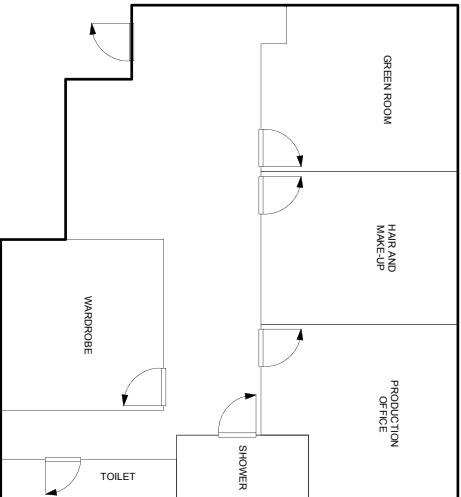

30.4m [99'-8"]

19.1m [62'-9"]

OFFICE / WARDROBE / MAKE-UP (NOT NEXT TO STAGE)

ISLAND STUDIOS

STAGE 3

SIZE : .9ft x 62ft - 6138sq ft

30.4m x 19.1m - 580sq meter

HEIGHT : 8m clear

POWER : 3 X 400A

CANVAS CYCLOPAMA

GANTRY

DRIVE IN ACCESS

HAIR AND MAKEUP

PRODUCTION OFFICE

DRESSING ROOMS

DINING ROOM

Drawn 21/07/2017

Black Island Studios

Alliance Road
London W3 0RA

Tel: (+44) 0208 956 5600

Fax: (+44) 0208 956 5604

Email: info@blackislandstudios.net

www.blackislandstudios.net

ALLIANCE ROAD