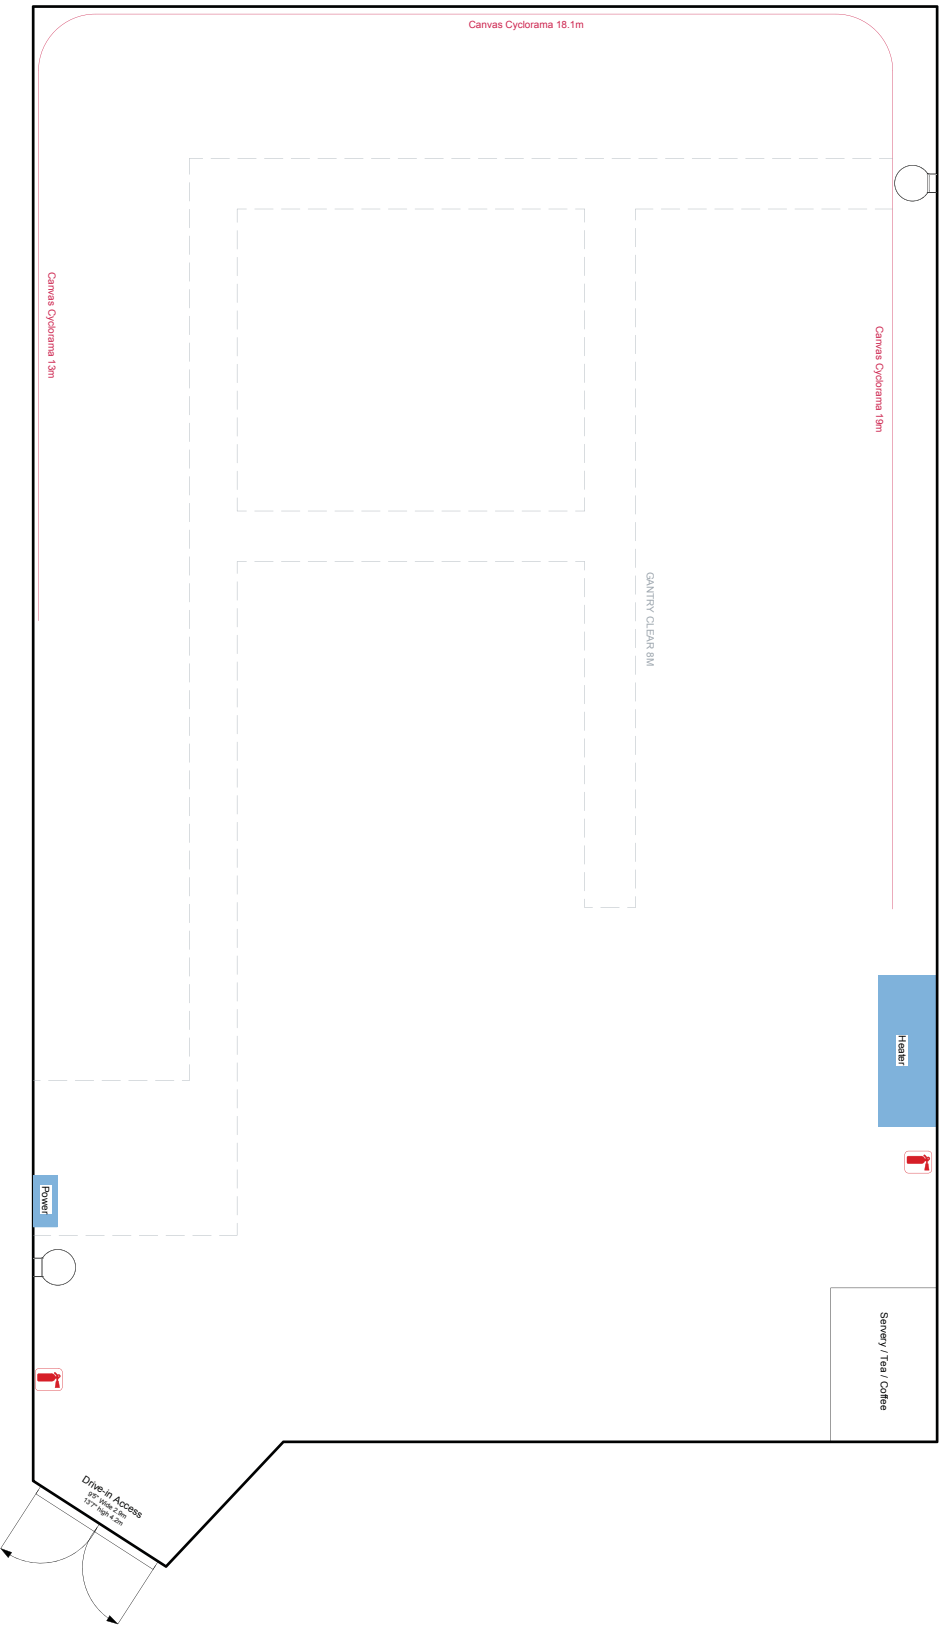

30.4m [99'-8"]

19.1m [62'-9"]

OFFICE / WARDROBE / MAKE-UP (NOT NEXT TO STAGE)