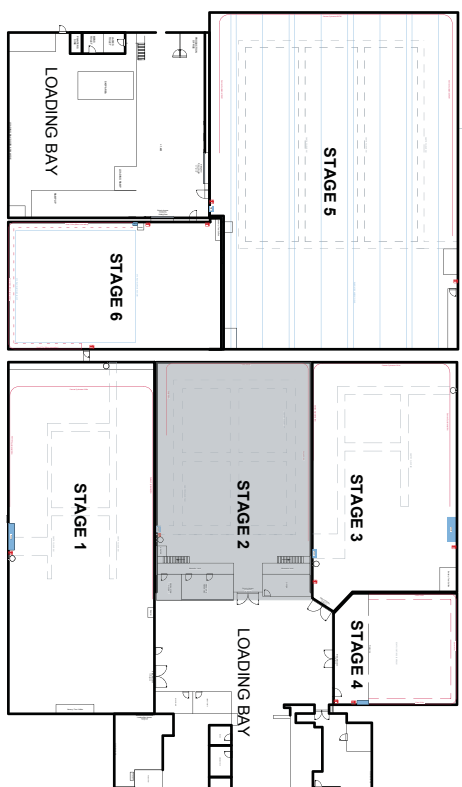

ISLAND STUDIOS

STAGE 2

- SIZE : 99ft x 67ft - 6633sq ft
- 30.4m x 20.4m - 620sq meter
- HEIGHT : 7.6m clear
- POWER : 3 X 400A
- Cove
- GANTRY
- DRIVE IN ACCESS
- HAIR AND MAKEUP
- PRODUCTION OFFICE
- DRESSING ROOMS
- DINING ROOM

Drawn 21/07/2017

Black Island Studios
Alliance Road
London W3 0RA
Tel: (+44) 0208 956 5600
Fax: (+44) 0208 956 5604
Email: info@islandstudios.net
www.islandstudios.net

ALLANCE ROAD