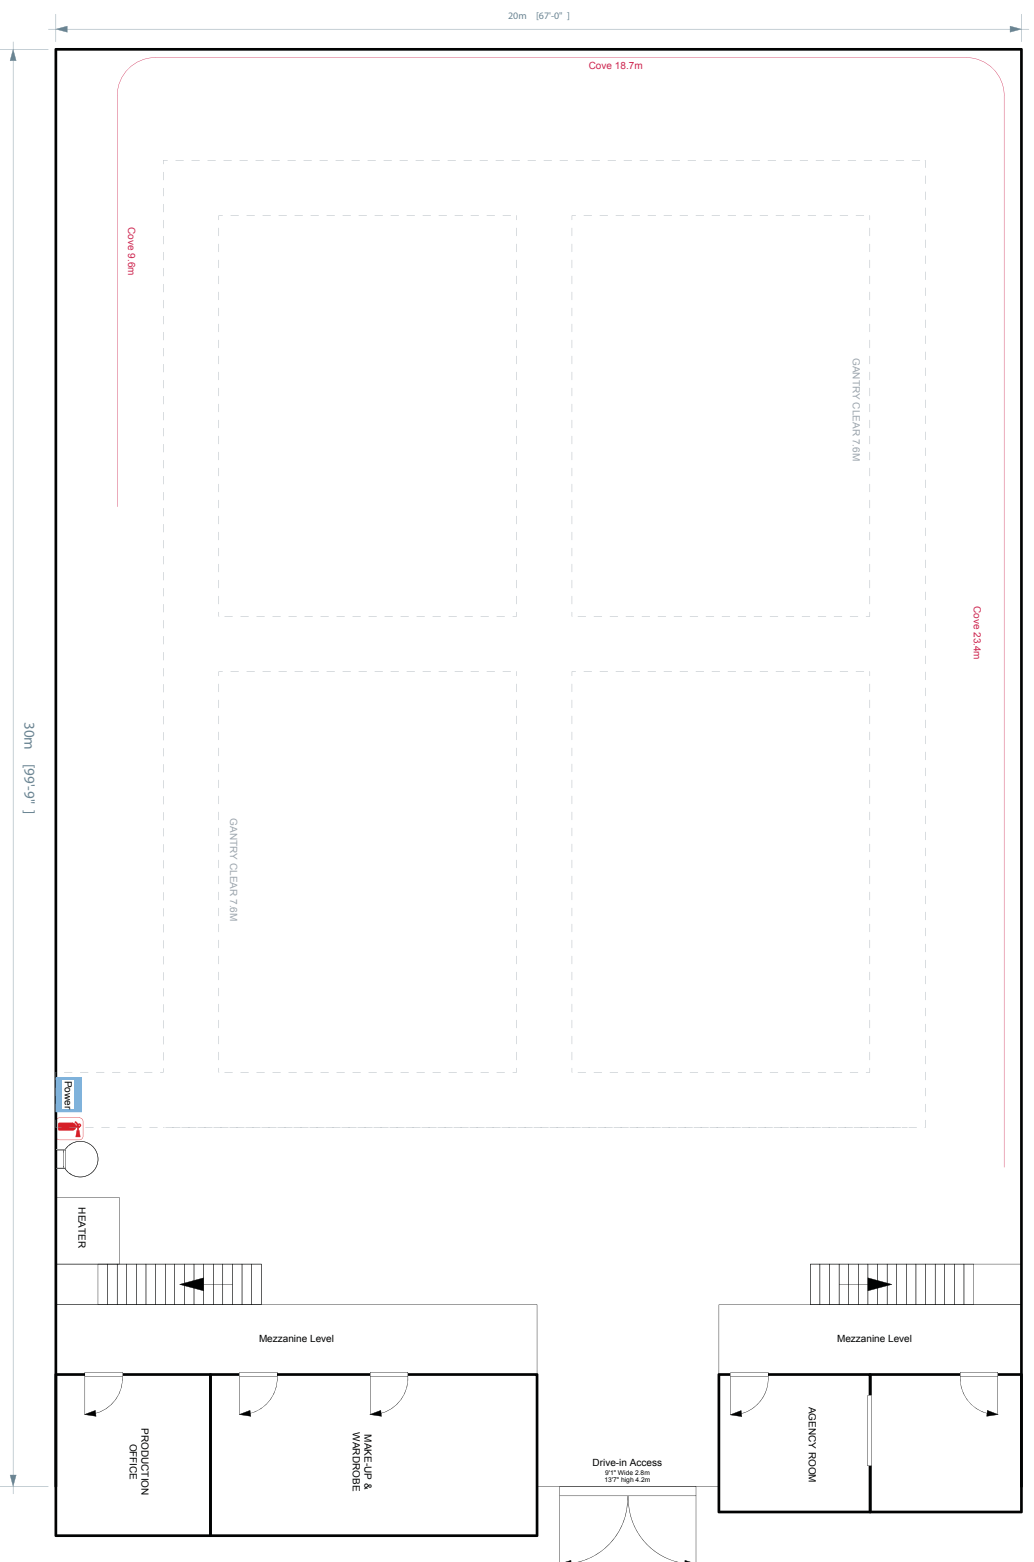

ISLAND STUDIOS

STAGE 2

- SIZE : 99ft x 67ft - 6633sq ft
- 30.4m x 20.4m - 620sq meter
- HEIGHT : 7.6m clear
- POWER : 3 X 400A
- Cove
- GANTRY
- DRIVE IN ACCESS
- HAIR AND MAKEUP
- PRODUCTION OFFICE
- DRESSING ROOMS
- DINING ROOM

Drawn 21/07/2017

Black Island Studios
Alliance Road
London W3 0RA
Tel: (+44) 0208 956 5600
Fax: (+44) 0208 956 5604
Email: info@islandstudios.net
www.islandstudios.net

ALLANCE ROAD